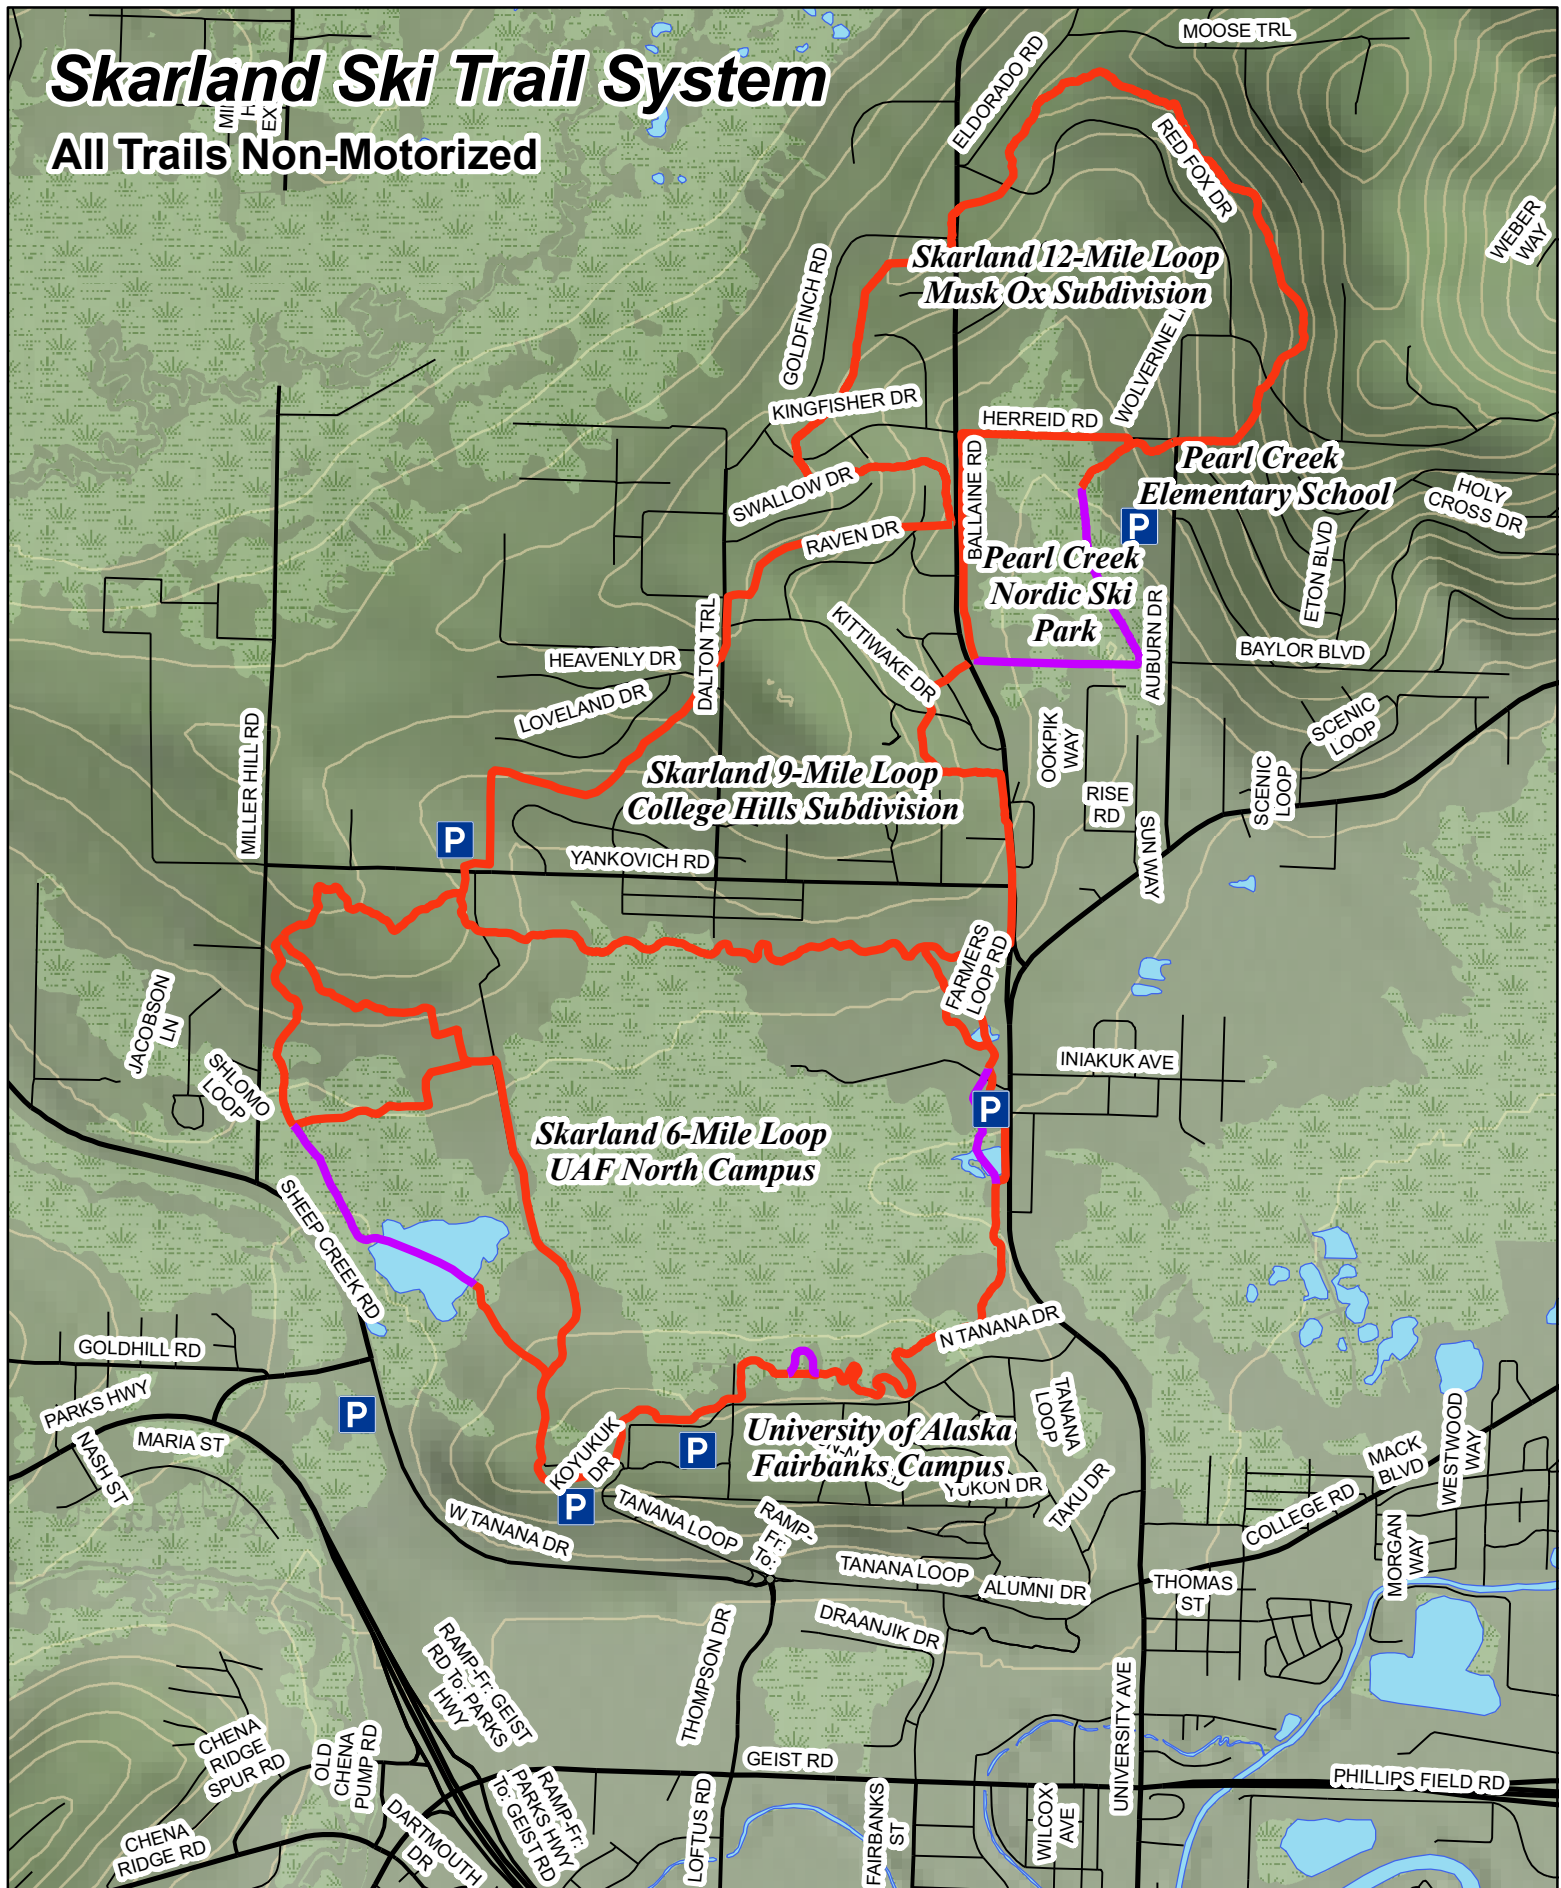

# Skarland Ski Trail System

All Trails Non-Motorized

## Skarland Ski Trails (Non-Motorized)

- All Season
- Winter Only

0 0.25 0.5 1 1.5 2 Miles

Map Created 2020 - FNSB Parks & Recreation