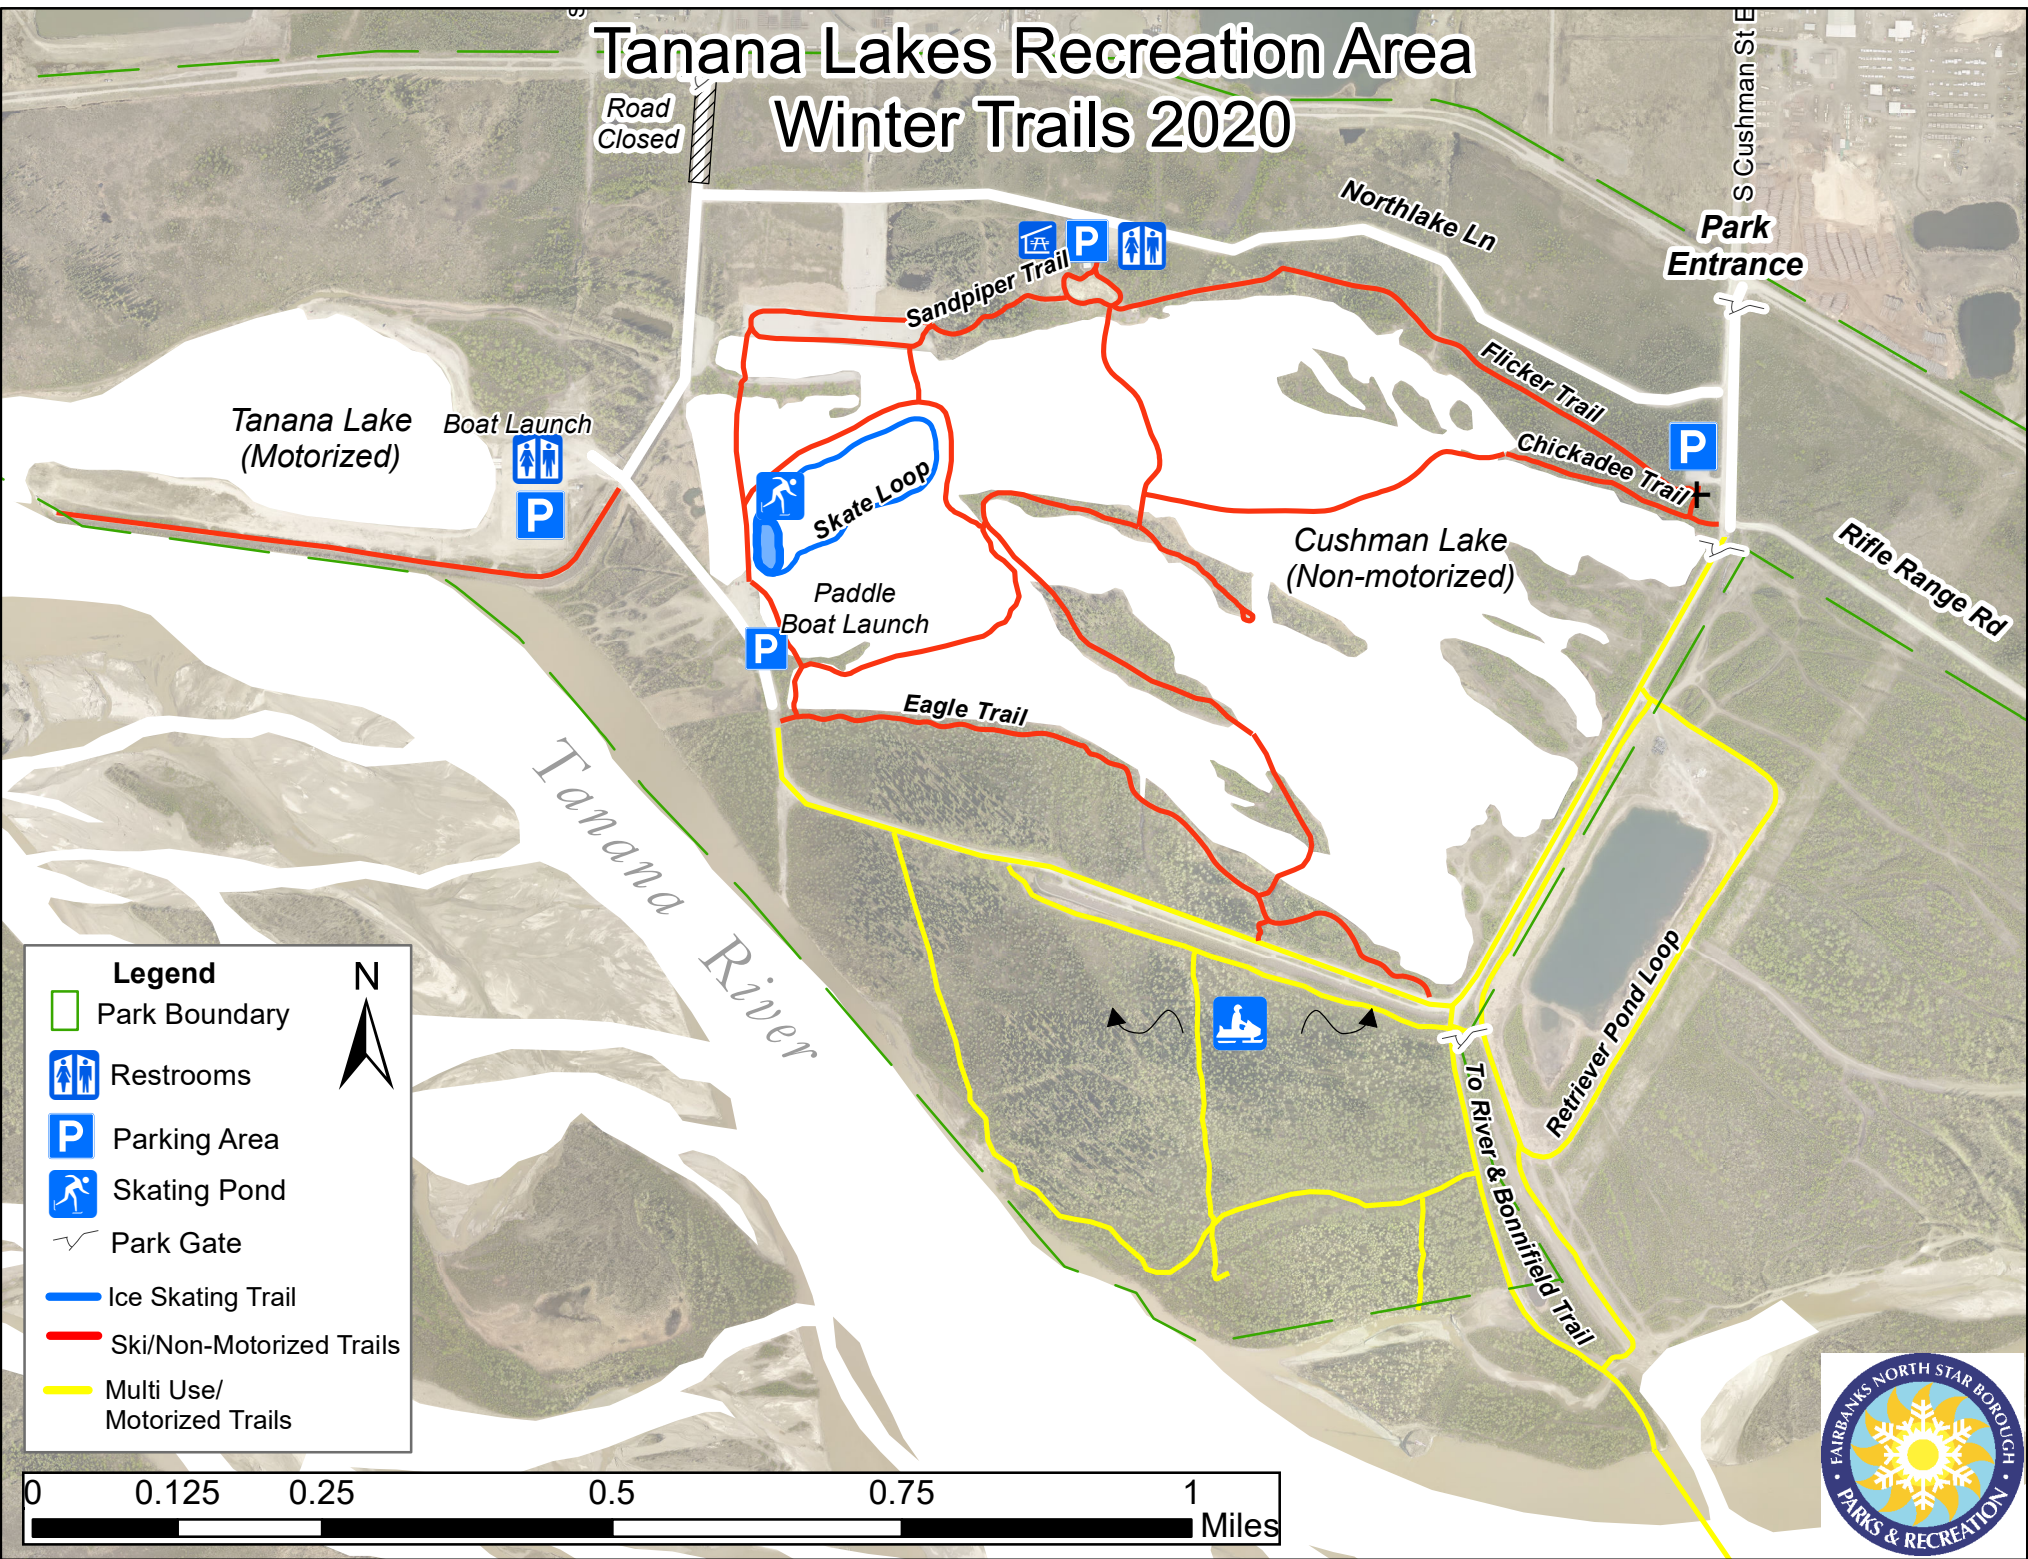

Tanana Lakes Recreation Area Winter Trails 2020

Road Closed

Tanana Lake
(Motorized)

Boat Launch

Skate Loop

Paddle
Boat Launch

Eagle Trail

Cushman Lake
(Non-motorized)

Flicker Trail

Chickadee Trail

Retriever Pond Loop

To River & Bonifield Trail

Rifle Range Rd

Northlake Ln

Park
Entrance

S Cushman St E

Legend

- Park Boundary
- Restrooms
- Parking Area
- Skating Pond
- Park Gate
- Ice Skating Trail
- Ski/Non-Motorized Trails
- Multi Use/
Motorized Trails