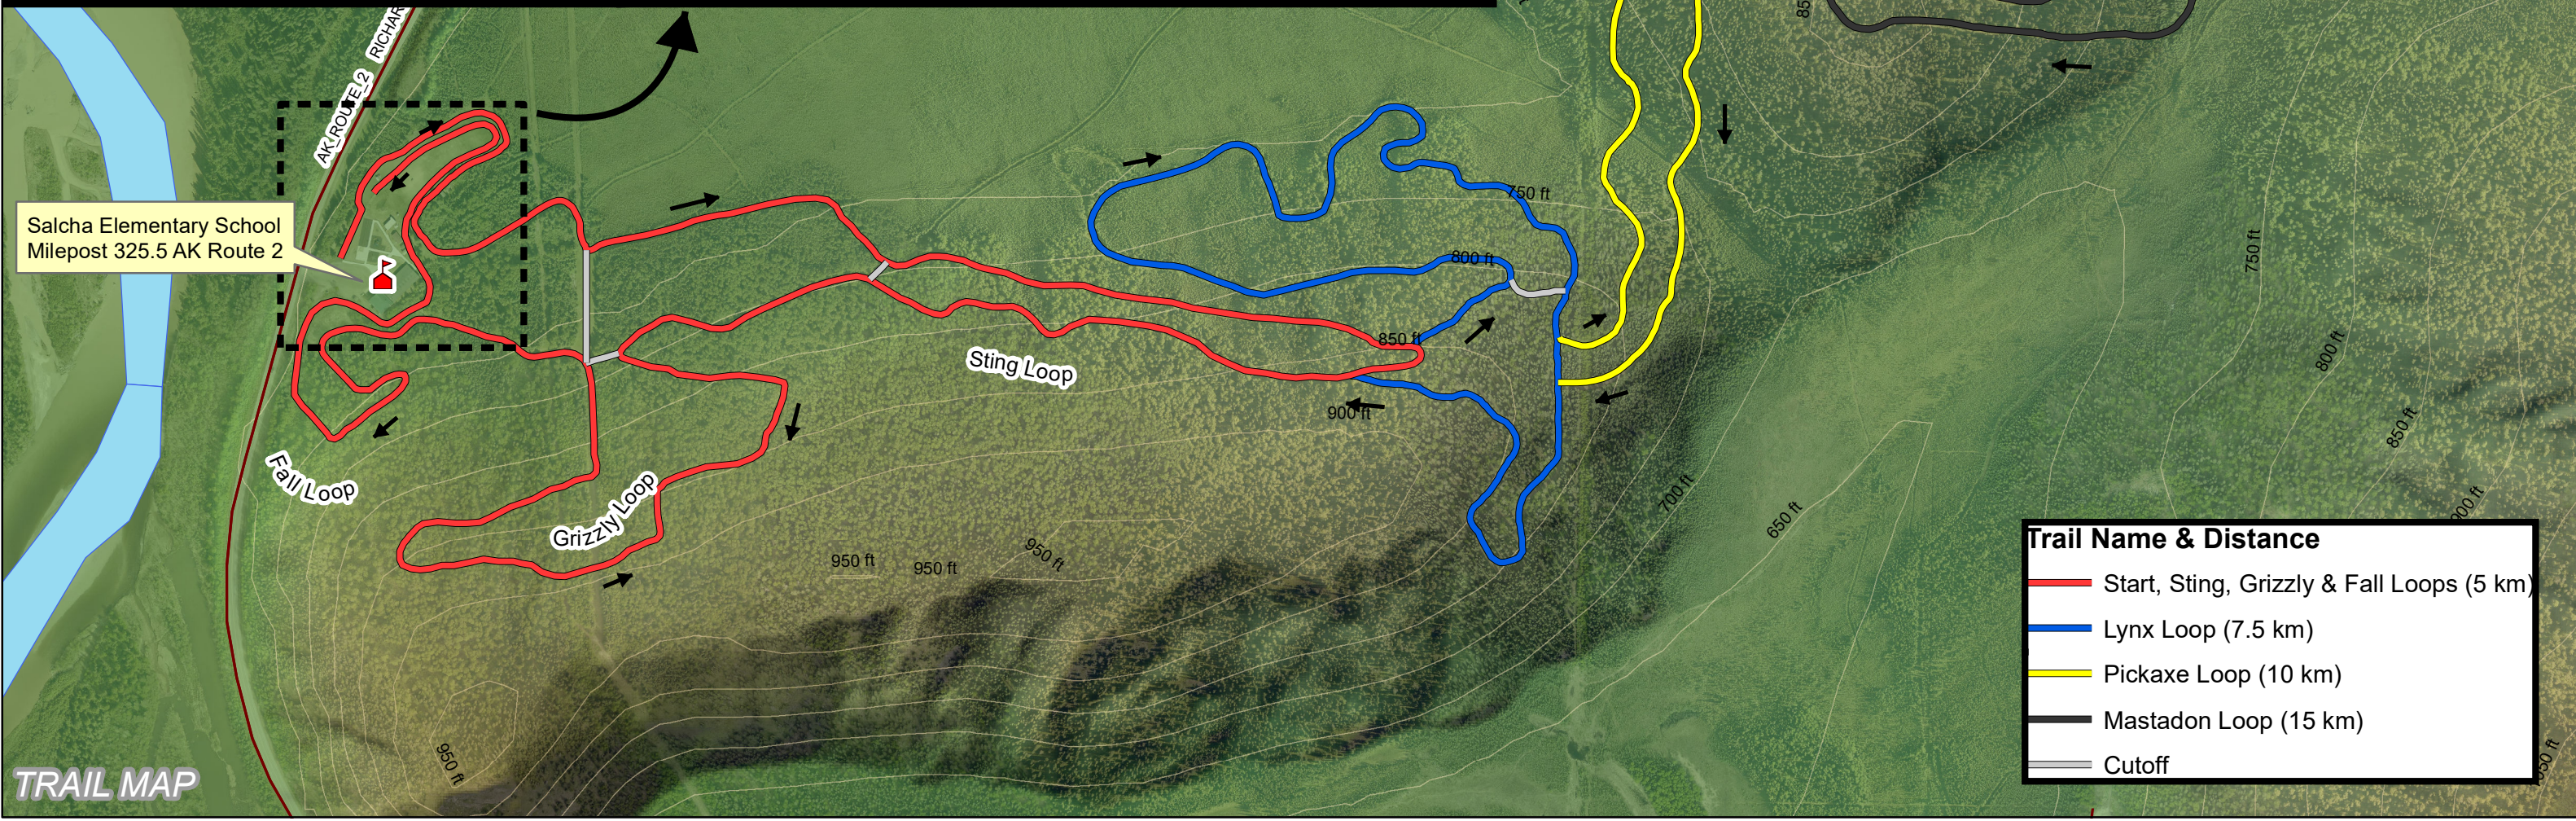

Darrell L. Coe Nordic Ski Trails
 Salcha Elementary, 8530 Richardson Hwy, Salcha, AK 99714
 Milepost 325.5 Richardson Highway

0 0.05 0.1 0.2 0.3 0.4 0.5 Miles

Map Created 2020
 FNSB Parks & Recreation

Trail Name & Distance	
	Start, Sting, Grizzly & Fall Loops (5 km)
	Lynx Loop (7.5 km)
	Pickaxe Loop (10 km)
	Mastadon Loop (15 km)
	Cutoff