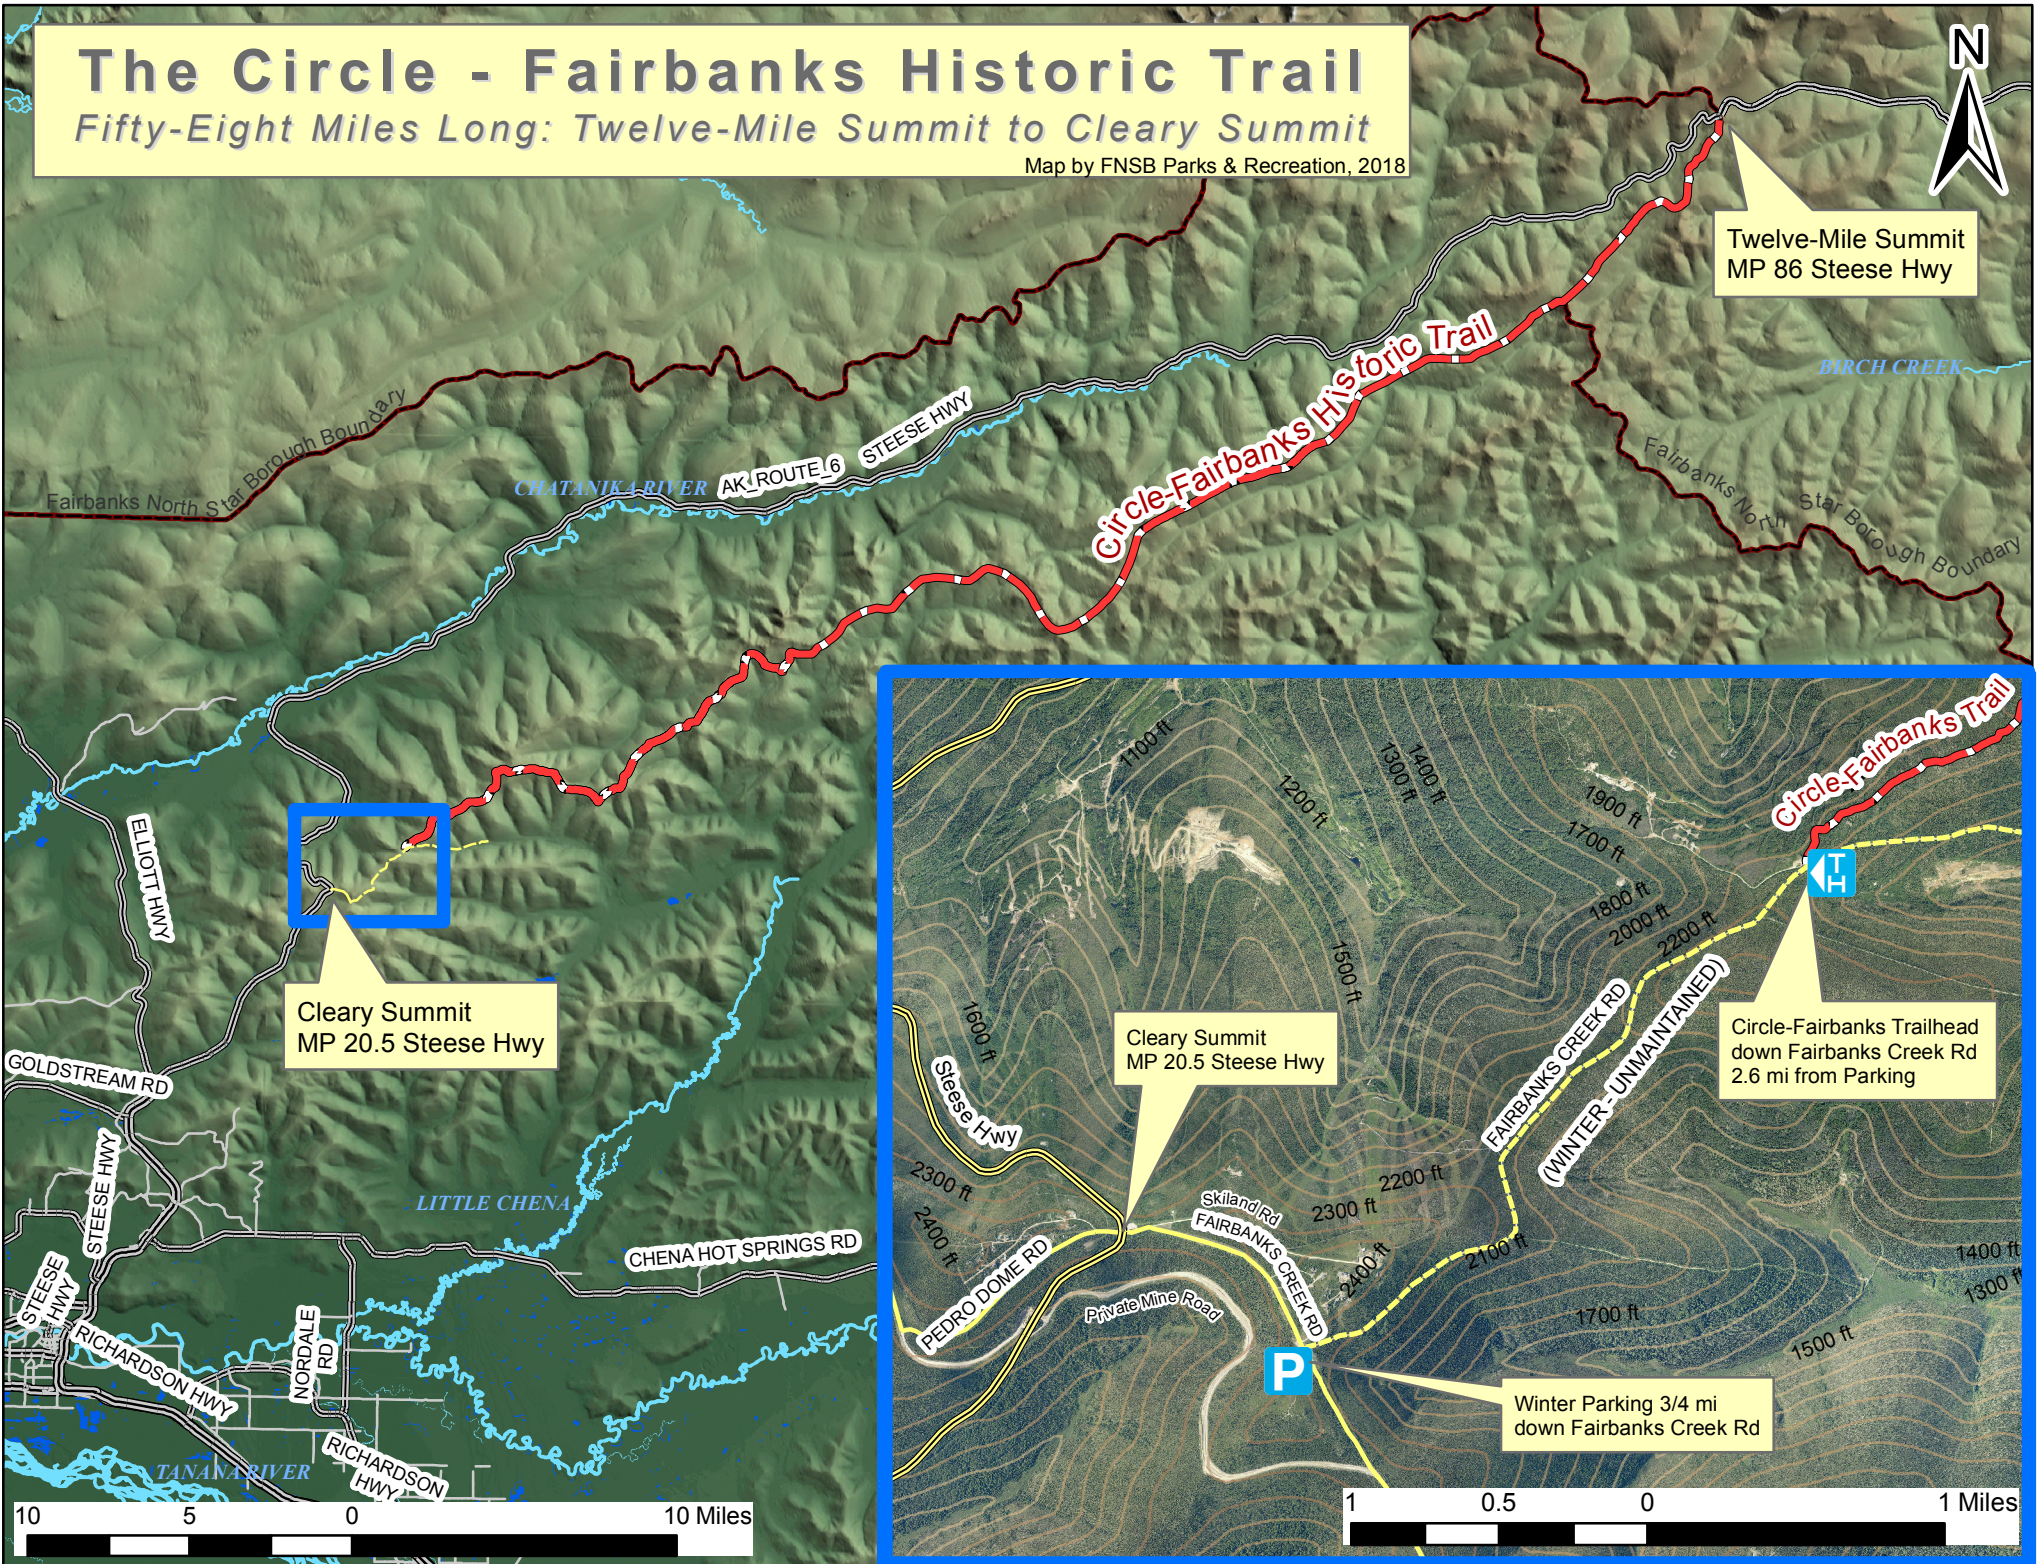

The Circle - Fairbanks Historic Trail

Fifty-Eight Miles Long: Twelve-Mile Summit to Cleary Summit

Map by FNSB Parks & Recreation, 2018

Twelve-Mile Summit
MP 86 Steese Hwy

Cleary Summit
MP 20.5 Steese Hwy

Circle-Fairbanks Trailhead
down Fairbanks Creek Rd
2.6 mi from Parking

Cleary Summit
MP 20.5 Steese Hwy

Winter Parking 3/4 mi
down Fairbanks Creek Rd